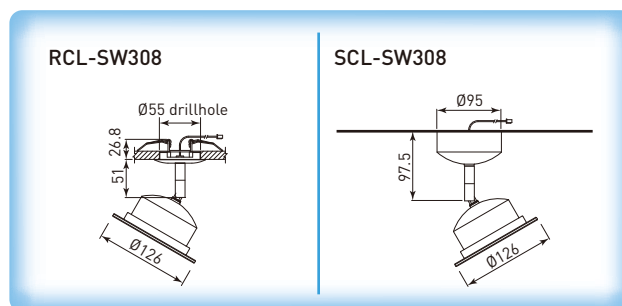

RCL-SW308NB

SCL-SW308ABN

GNI4 LED Swivel Down Light SW308

- 10W
- With reflector & glass diffuser
- With LD700.4 LED driver

Illustration	Article Code	Model	Light color	Flux (lm)	Efficacy (lm/watt)
 <p>RCL-SW308NB</p>		• Recessed mounting, Ø55 drillhole			
	08.028308.221	RCL-SW308NB-CW	cool white	900	98.8
	08.028308.411	RCL-SW308ABN-WW	warm white	785	86.7
 <p>SCL-SW308ABN</p>		• Surface mounting			
	08.048308.221	SCL-SW308NB-CW	cool white	900	98.8
	08.048308.411	SCL-SW308ABN-WW	warm white	785	86.7